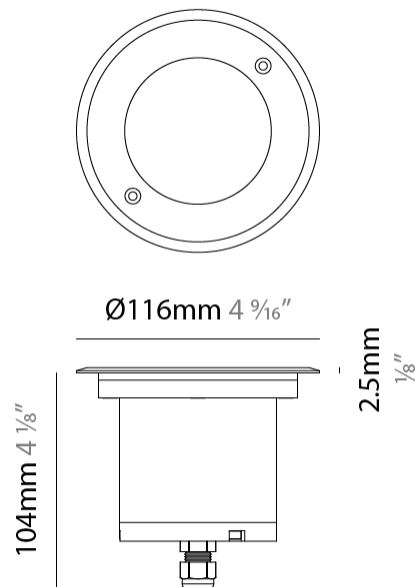

GENERAL

Series: Caliber
Subseries: Caliber 120 D
Brand: Unonovesette
Division: Exterior
Mounting Type: Recessed
Mounting Location: In-Ground
Subcategory: Drive Over

PHYSICAL

Shape: Square
Diameter (mm): 116
Diameter (in): 4 5/16
Height (mm): 104
Height (in): 4 1/8
Light Distribution: Direct
Weight (kg): 0.900
Weight (lbs): 1.98
Installation Requirement: Housing box
Diffuser: Extra clear glass 6mm
Fixture Finish: ASB / SST
Fixture Material: Stainless Steel AISI 316L
Cable Details: 350mm NS20N PCP 2x0.5 mm2

ELECTRICAL

Lamp Type: LED
Input Wattage (W): 8.1
Total Output Wattage (W): 5
Dimming: Non-Dimming / Phase Dimming (120Vac only) / 0-10V Dimming
Driver Included: No
Driver Location: Remote
Driver Type: Constant Voltage - Universal
Driver Class: Class 2
Input Voltage (V): 120 - 277
Output Voltage (V): 24

LED

Number of LEDs: 1
Color Temperature (°K): 2700 / 3000 / 4000
Max. Delivered Lumen (lm): 515
CRI: >90 CRI
Lamp Life (hrs): 100000

OPTICAL

Optic°: 10 / 35 / 50
Beam Angle: Narrow / Medium / Wide
Adjustability: Rotational 360°; Tilt 15°

RATINGS AND CERTIFICATIONS

Certified By: Certified for North American Standards
IP rating: IP68 (not for permanent immersion)
IK Rating: IK08
Marine Grade: Stainless Steel AISI 316L